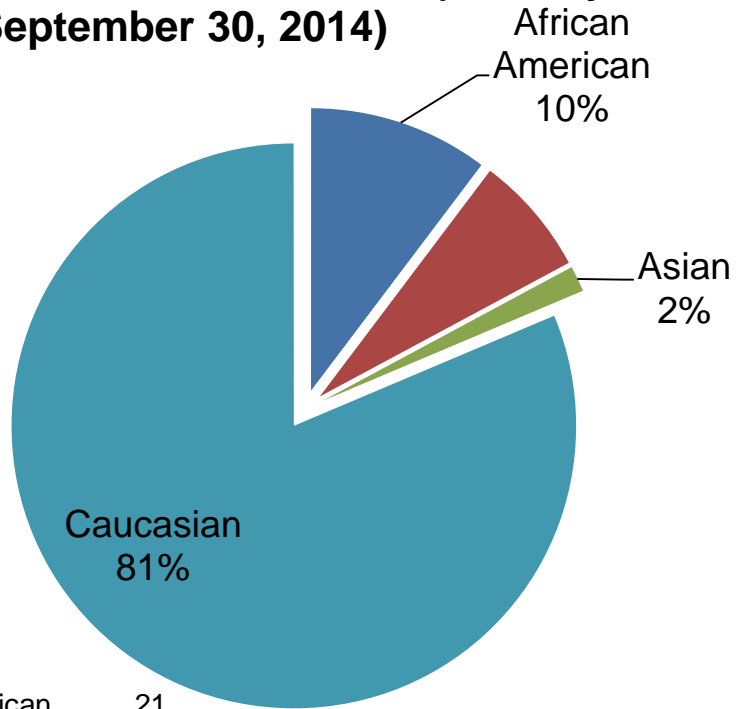

# IDOT New Hires

Calendar Year-to-Date (January 1, 2014 - September 30, 2014)

African American	21
Hispanic	14
Asian	3
Native American	0
Caucasian	166
Other	0
<b>Total</b>	<b>204</b>