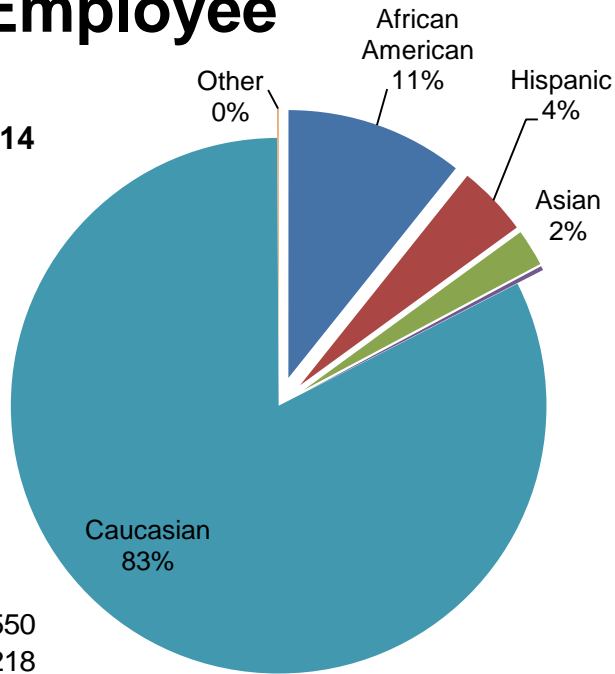

Total IDOT Employee Population

As of September 30, 2014

African American	550
Hispanic	218
Asian	114
Native American	13
Caucasian	4,226
Other	4
Total	5,125

IDOT Employee Population Gender Breakout

As of September 30, 2014

Gender Breakout	
Male	4,130
Female	995