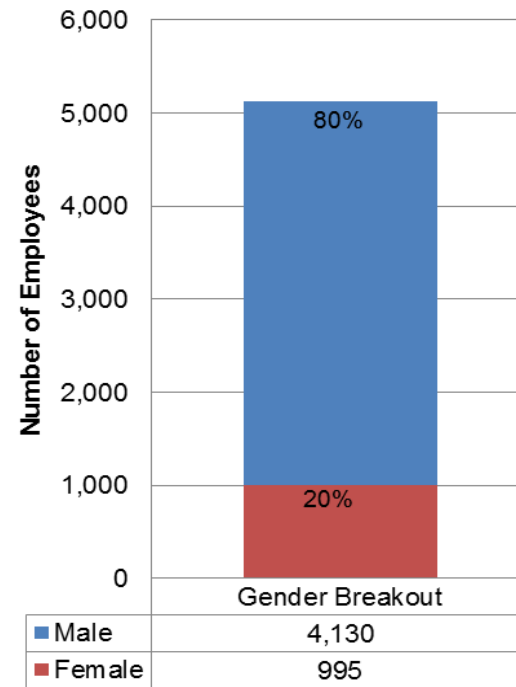

Total IDOT Employee Population

As of September 30, 2014

African American	550
Hispanic	218
Asian	114
Native American	13
Caucasian	4,226
Other	4
Total	5,125

IDOT Employee Population Gender Breakout

As of September 30, 2014

Gender Breakout	
Male	4,130
Female	995